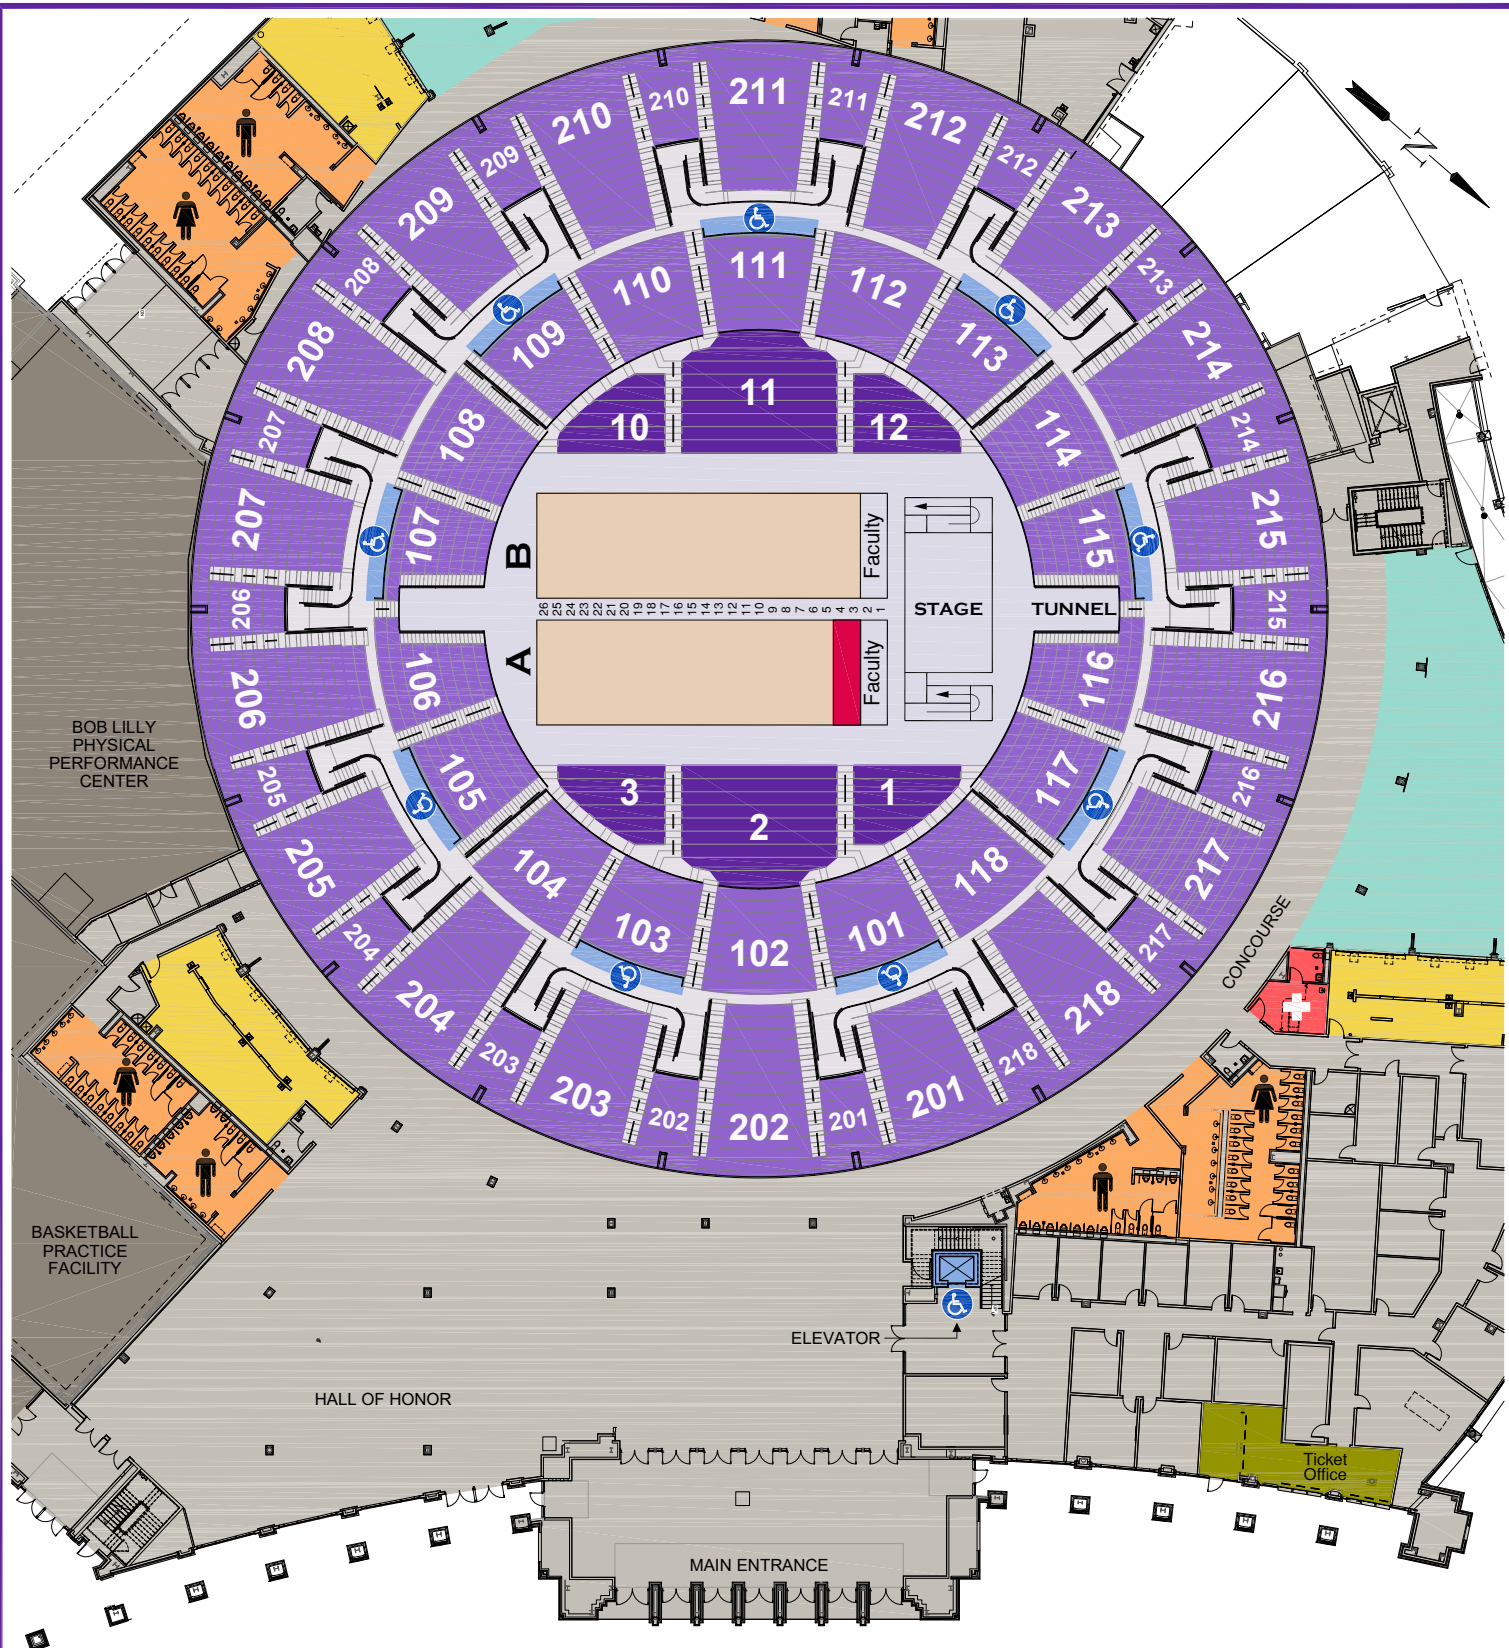

**Seating Legend:**

- Burnett School of Medicine
- AddRan College of Liberal Arts

- Bob Schieffer College of Communication
- College of Education
- Handicap Access and Seating

**SPRING COMMENCEMENT SEATING CHART - 9 A.M. SATURDAY  
ED & RAE SCHOLLMAIER ARENA  
TEXAS CHRISTIAN UNIVERSITY**

**Seating Legend:**

Brite Divinity School

Neeley School of Business

Handicap Access and Seating

**Seating Legend:**

- College of Science & Engineering
- College of Fine Arts

- Harris College of Nursing & Health Sciences
- Handicap Access and Seating

**SPRING COMMENCEMENT SEATING CHART - 6 P.M. SATURDAY  
ED & RAE SCHOLLMAYER ARENA  
TEXAS CHRISTIAN UNIVERSITY**