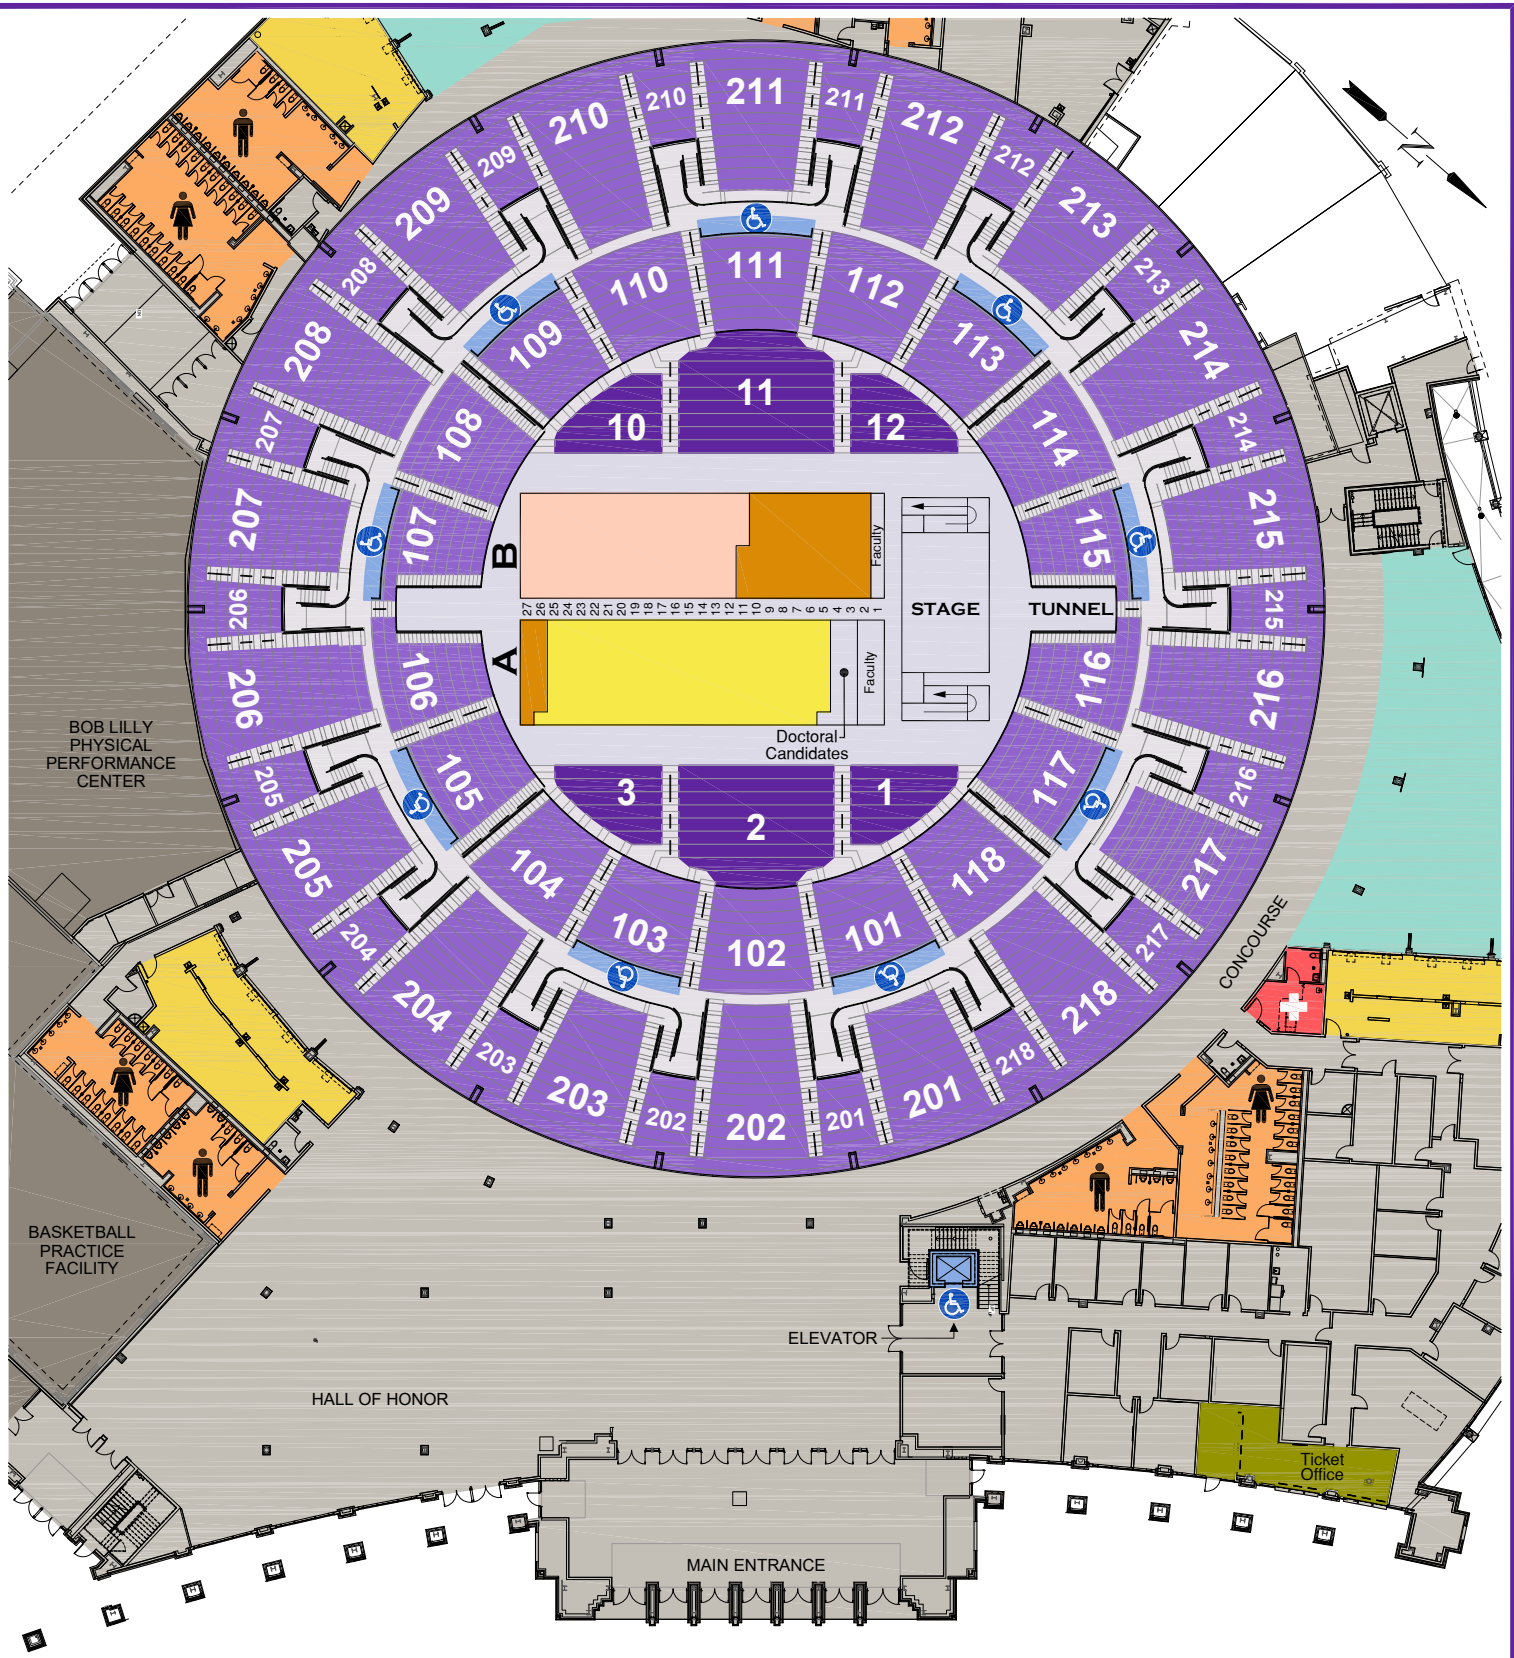

**Seating Legend:**

- Burnett School of Medicine
- AddRan College of Liberal Arts

- Bob Schieffer College of Communication
- College of Education
- Handicap Access and Seating

**SPRING COMMENCEMENT SEATING CHART - 9 A.M. SATURDAY  
ED & RAE SCHOLLMAIER ARENA  
TEXAS CHRISTIAN UNIVERSITY**

**Seating Legend:**

Brite Divinity School

Neeley School of Business

Handicap Access and Seating

**Seating Legend:**

- College of Science & Engineering
- College of Fine Arts

- Harris College of Nursing & Health Sciences
- Handicap Access and Seating

**SPRING COMMENCEMENT SEATING CHART - 6 P.M. SATURDAY  
ED & RAE SCHOLLMAYER ARENA  
TEXAS CHRISTIAN UNIVERSITY**